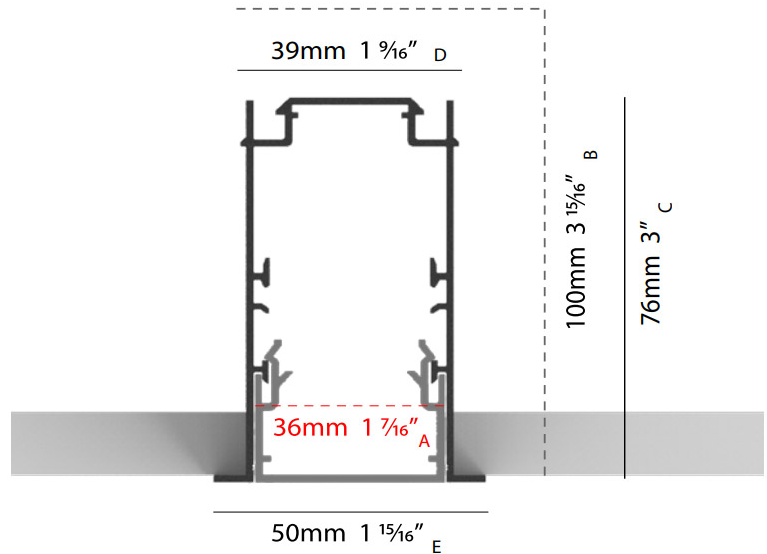

OPTICAL

Upon Request: Special Beam Angle

RATINGS AND CERTIFICATIONS

Certified By: Certified for North American Standards
 IP rating: IP20

A: OPENING WIDTH B: RECESS DEPTH C: PROFILE HEIGHT
 D: PROFILE WIDTH E: MOUNTING INCLUDING FLANGE