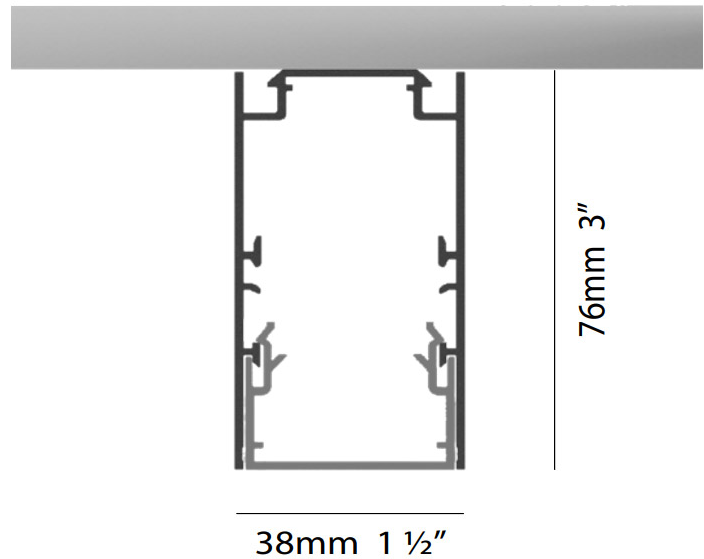

PROJECT
TYPE
SPECIFIER
QUANTITY
DATE

HYPRO 40 SURFACE

A3HY40-SUR-SYS

base number

1. To build a product code in our configurator select the specify button on the base model # product page
2. To build a manual product code on this datasheet choose from the options listed below in blue font and add the suffix to the base model #

GENERAL

Series: Hypro
Subseries: Hypro 40
Brand: Prolicht
Division: Architectural
Mounting Type: Surface
Mounting Location: Ceiling
Subcategory: Profile

PHYSICAL

Fixture Finish: SSR / BKV / CWI / CRY / HAB / UFT / ITA / RUA / FTG / MYG / LOD / PUS / FRO / FUP / KIA / POP / BLS / SPG / MEY / GOH / GUM / CHC / COM / ABZ / JAG / OBR / MOS / ROR

ELECTRICAL

Lamp Type: LED (Zhaga Standard)
Dimming: Non-Dimmable / 0-10V Dimming
Driver Included: Yes
Driver Location: Integrated
Driver Type: Constant Current - 120Vac
Driver Class: Class 2
Input Voltage (V): 120

LED

Lamp Life (hrs): 50000
Upon Request: Color Temperature RGB-W Tunable Special LED CRI (no minimum qty) price increase + longer lead time

OPTICAL

Upon Request: Special Beam Angle

RATINGS AND CERTIFICATIONS

Certified By: Certified for North American Standards
IP rating: IP20